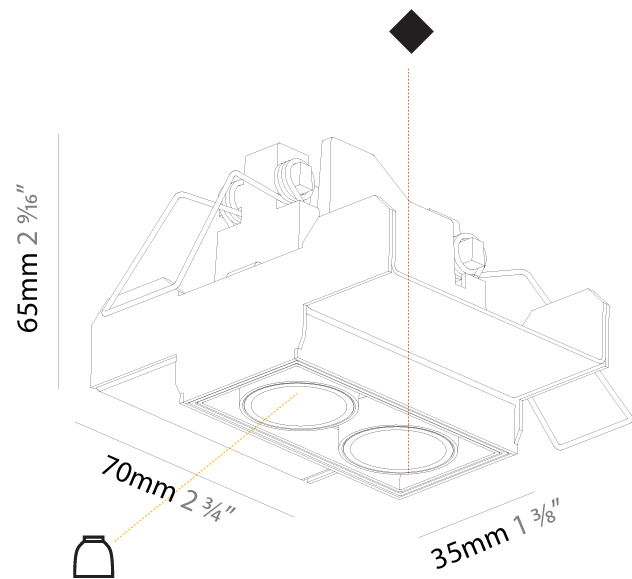

ELECTRICAL

Lamp Type: LED (Zhaga Standard)
Input Wattage (W): 7.7
Total Output Wattage (W): 6.6
Dimming: Tri-Mode (Non-Dimming and Phase Dimming (120Vac only) and 0-10V Dimming)
Driver Included: No
Driver Location: Remote
Driver Type: Constant Current - Universal
Driver Class: Class 2
Input Voltage (V): 120 - 277
Constant Current (MA): 1050

LED

Number of LEDs: 2
Color Temperature (°K): 2700 / 3000 / 3500 / 4000
Max. Delivered Lumen (lm): 319 / 348 / 356 / 363
Nominal Lumen (lm): 440 / 480 / 490 / 500
CRI: >90 CRI
Lamp Life (hrs): 50000
Upon Request: Special Color Temperature

OPTICAL

Reflector: 8 / 18 / 34
Upon Request: Special Beam Angles

RATINGS AND CERTIFICATIONS

Zaneen Group Inc. © 2026, 1 800 388 3382, F 416-247-9319, www.zaneen.com

Certified by CSA Certified, eUL and CEM Standards

For assistance on 'custom' specifications, contact zteam@zaneen.com.

In an effort to supply the best product, we reserve the right to change specifications or materials without notice. The most recent specification sheets are found at zaneen.com

120mm
4 3/4"

12 1/2 mm
1/2"

82mm x 42mm
3 1/4" x 1 5/8"