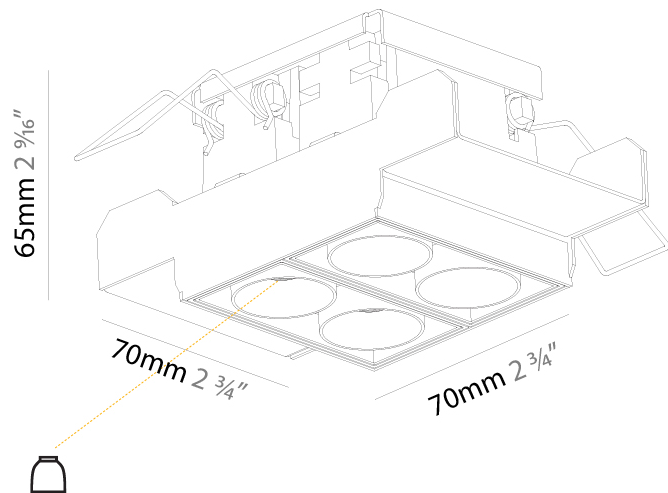

ELECTRICAL

Lamp Type: LED (Zhaga Standard)
Input Wattage (W): 14.3
Total Output Wattage (W): 13.2
Dimming: Tri-Mode (Non-Dimming and Phase Dimming (120Vac only) and 0-10V Dimming)
Driver Included: No
Driver Location: Recessed Housing
Driver Type: Constant Current - Universal
Driver Class: Class 2
Housing: See components
Input Voltage (V): 120 - 277
Constant Current (MA): 1050

LED

Number of LEDs: 4
Color Temperature (°K): 2700 / 3000 / 3500 / 4000
Max. Delivered Lumen (lm): 780 / 830 / 833 / 850
CRI: >90 CRI
Lamp Life (hrs): 50000
Upon Request: Special Color Temperature

OPTICAL

Reflector: 10 / 20 / 40
Upon Request: Special Beam Angles

RATINGS AND CERTIFICATIONS

Certified By: CSA Certified to UL and CSA Standards
IP rating: IP20

Zaneen Group Inc. © 2026, T 1800-388-3382, F 416-247-9319, www.zaneen.com

Available for International specifications by adding 'INT' at the end of the existing Model #. For assistance on 'custom' specifications, contact zteam@zaneen.com. In a constant effort to supply the best product, we reserve the right to change specifications or materials without notice. The most recent specification sheets are found at zaneen.com