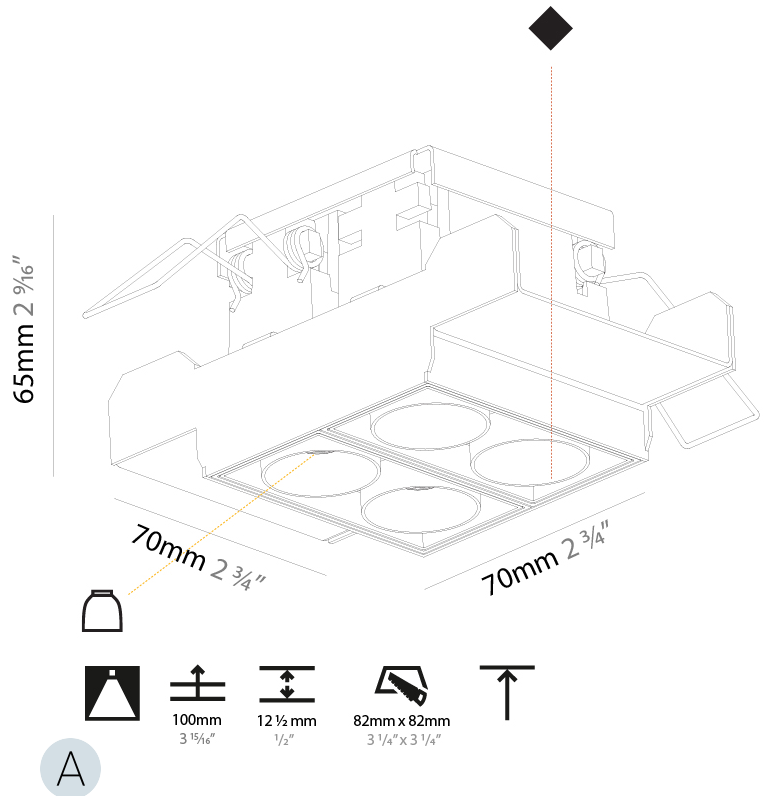

ELECTRICAL

Lamp Type: LED (Zhaga Standard)
Input Wattage (W): 18
Total Output Wattage (W): 16.4
Dimming: Tri-Mode (Non-Dimming and Phase Dimming (120Vac only) and 0-10V Dimming)
Driver Included: No
Driver Location: Recessed Housing
Driver Type: Constant Current - Universal
Driver Class: Class 2
Housing: See components
Input Voltage (V): 120 - 277
Constant Current (MA): 1050

LED

Number of LEDs: 4
Color Temperature (°K): 2700 / 3000 / 3500 / 4000
Max. Delivered Lumen (lm): Max. 887
CRI: >90 CRI
Lamp Life (hrs): 50000
Upon Request: Special Color Temperature

OPTICAL

Reflector: 8 / 18 / 34
Upon Request: Special Beam Angles

RATINGS AND CERTIFICATIONS

Certified By: CSA Certified to UL and CSA Standards
Zaneen Lighting Inc. © 2024, 11801-388-1389, 1-416-247-9319, www.zaneen.com

For International specifications by adding 'INT' at the end of the existing Model #. For assistance on 'custom' specifications, contact zteam@zaneen.com.
In a constant effort to supply the best product, we reserve the right to change specifications or materials without notice. The most recent specification sheets are found at zaneen.com