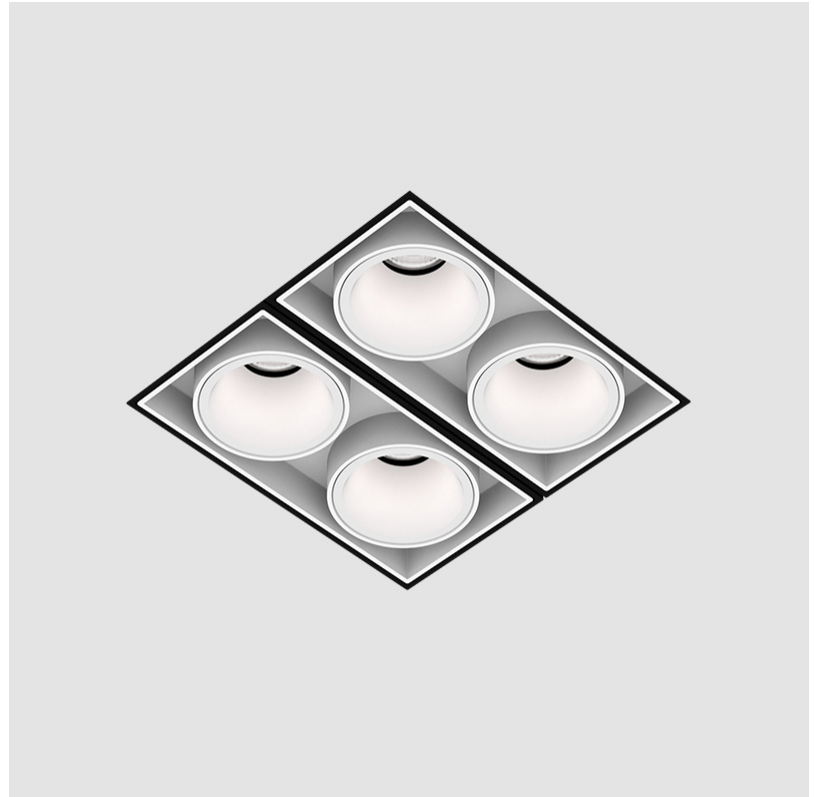

ELECTRICAL

Lamp Type: LED (Zhaga Standard)
Input Wattage (W): 18
Total Output Wattage (W): 16.4
Dimming: Tri-Mode (Non-Dimming and Phase Dimming (120Vac only) and 0-10V Dimming)
Driver Included: No
Driver Location: Recessed Housing
Driver Type: Constant Current - Universal
Driver Class: Class 2
Housing: See components
Input Voltage (V): 120 - 277
Constant Current (MA): 1050

LED

Number of LEDs: 4
Color Temperature (°K): 2700 / 3000 / 3500 / 4000
Max. Delivered Lumen (lm): Max. 887
CRI: >90 CRI
Lamp Life (hrs): 50000
Upon Request: Special Color Temperature

OPTICAL

Reflector: 8 / 18 / 34
Upon Request: Special Beam Angles

RATINGS AND CERTIFICATIONS

Certified By: CSA Certified to UL and CSA Standards
Zaneen Lighting Inc. © 2024, 11801-388-1389, 1-416-247-9319, www.zaneen.com

For International specifications by adding 'INT' at the end of the existing Model #. For assistance on 'custom' specifications, contact zteam@zaneen.com.
In a constant effort to supply the best product, we reserve the right to change specifications or materials without notice. The most recent specification sheets are found at zaneen.com